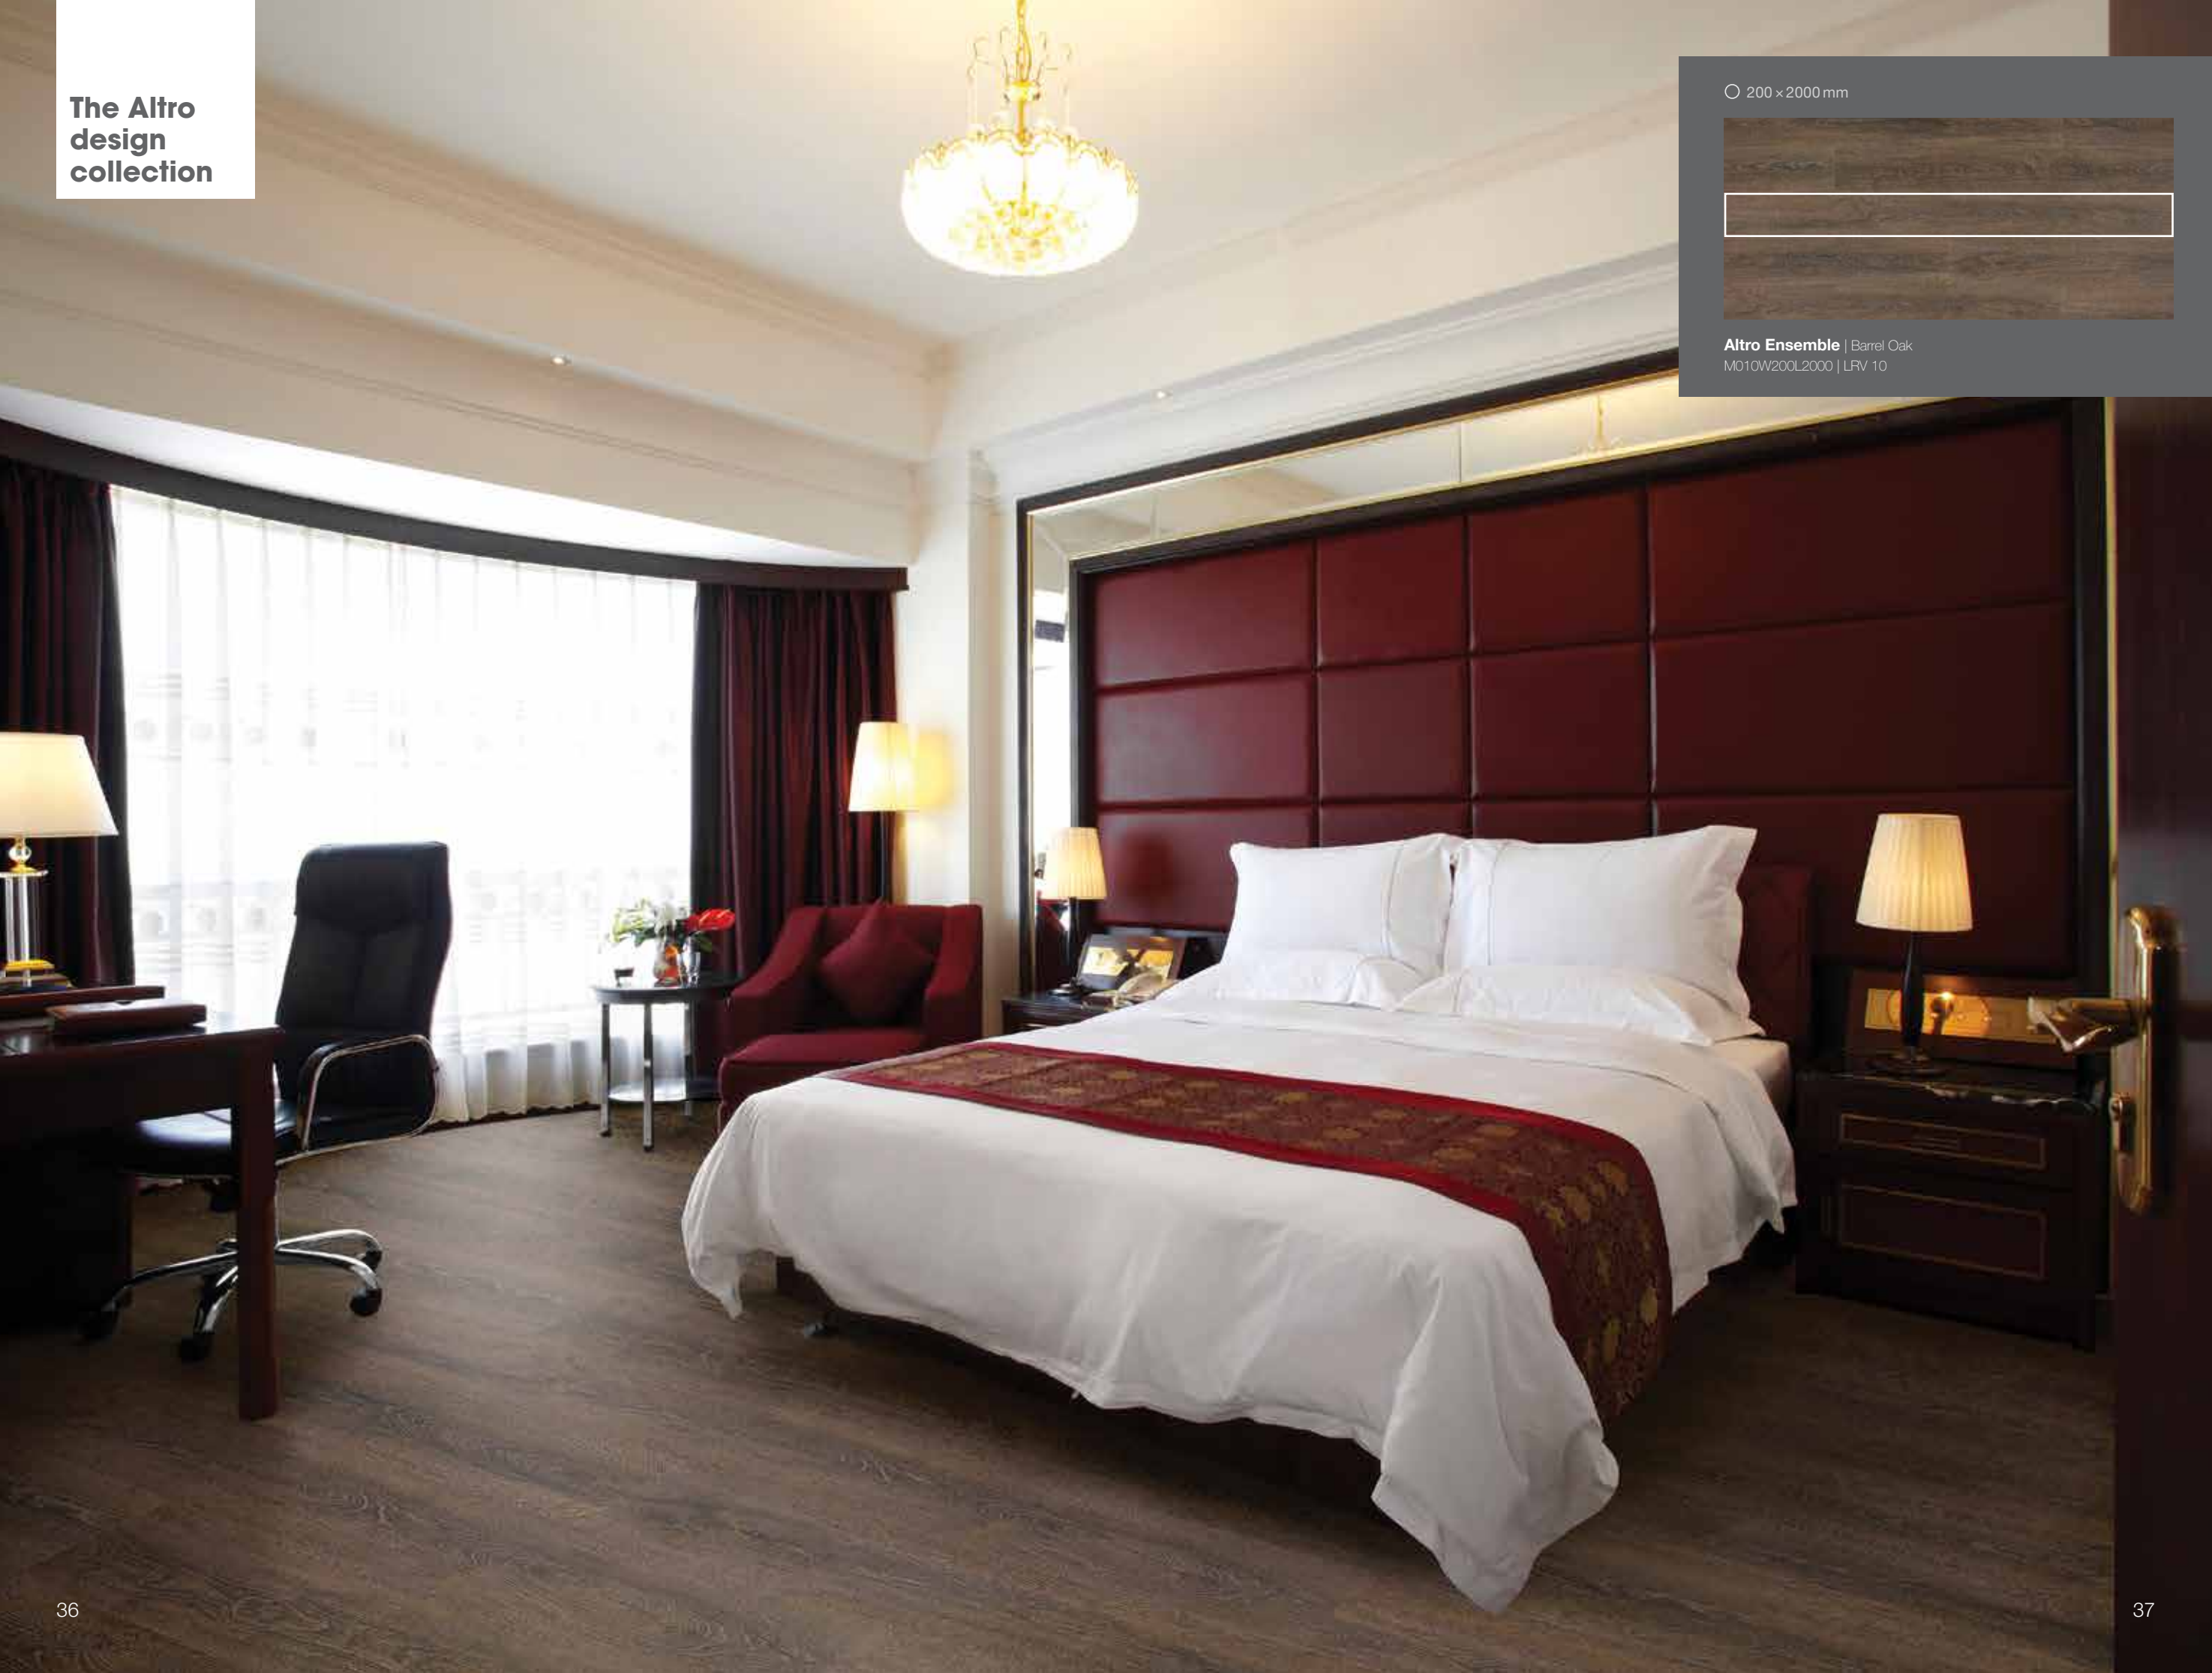

The Altro
design
collection

○ 200 × 2000 mm