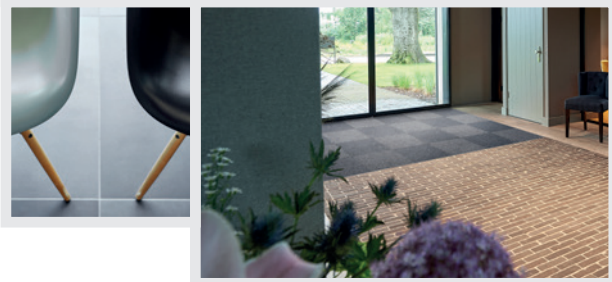

Delta

A special velour mat with a sustainable character

Also available with Pura Backing™

HydroTX™

ECONYL®

Type	Use	Traffic	Mat Matrix
Absorbent	Indoor	High	C

Delta is an absorbent entrance mat with a fine scraper fibre. Made of ECONYL® yarn, this high-traffic entrance mat contains HydroTX™ and is available with Pura Backing™.

Design

Delta is a somewhat thicker, crossover velour mat with a fine scraper fibre. Its varied, grainy texture blends easily with both hard and soft floor surface - such as wood, vinyl, carpet and ceramic tiles. The dark-grey, scraper fibres provide a restful background. The grey tone complements the dark metal of steel doors, anthracite window frames, etc. The mat's cool colour palette includes a business-like blue and two neutral greys - black and grey. While a warm colour palette offers three shades of brown - brown, taupe and sand - which go well with a variety of wood types. A more upbeat accent is also available - bright red.