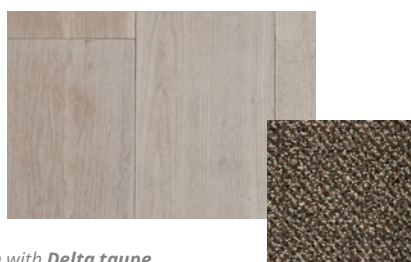

Delta

A special velour mat with a sustainable character

Also available with Pura Backing™

HydroTX™

ECONYL®

Type	Use	Traffic	Mat Matrix
Absorbent	Indoor	High	C

Delta is an absorbent entrance mat with a fine scraper fibre. Made of ECONYL® yarn, this high-traffic entrance mat contains HydroTX™ and is available with Pura Backing™.

Design

Delta is a somewhat thicker, crossover velour mat with a fine scraper fibre. Its varied, grainy texture blends easily with both hard and soft floor surface - such as wood, vinyl, carpet and ceramic tiles. The dark-grey, scraper fibres provide a restful background. The grey tone complements the dark metal of steel doors, anthracite window frames, etc. The mat's cool colour palette includes a business-like blue and two neutral greys - black and grey. While a warm colour palette offers three shades of brown - brown, taupe and sand - which go well with a variety of wood types. A more upbeat accent is also available - bright red.