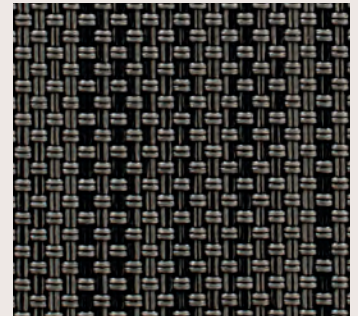

Mini Basketweave, LIGHT GREY

● RUGS ONLY