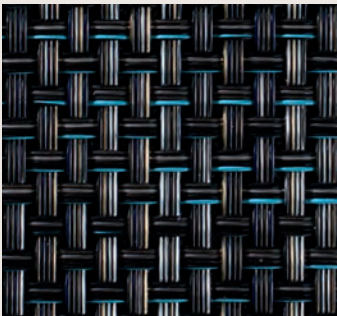

Basketweave, MINERAL BLUE